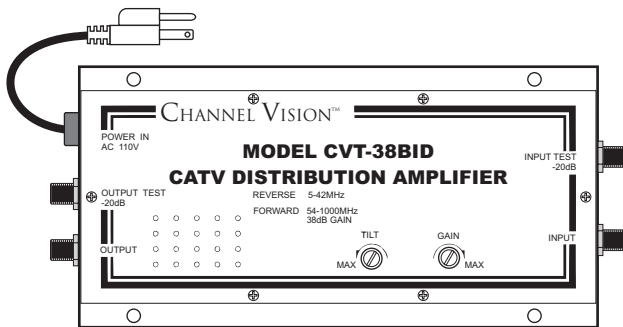

## CVT-38BID vs. CVT-40BID

Channel Vision is replacing its older CVT-38BID RF amplifier with a newer model CVT-40BID, which is even more powerful. This new amplifier provides all the capabilities of the CVT-38BID as well as some great new features (see the chart below).

### CVT-38BID (old)

Vs.

### Feature Comparison

Model Number	Bandwidth Specifications	Gain: Forward Path	Gain: Reverse Path	Tilt Control	RoHS Compliant
CVT-38BID	Forward Path: 54-1000MHz Reverse Path: 5-42MHz	38dB (adjustable)	None	20dB adjustable	No
<b>NEW!</b> CVT-40BID	Forward Path: 54-1000MHz Reverse Path: 5-42MHz	40dB (adjustable)	20dB (adjustable)	20dB adjustable	Yes