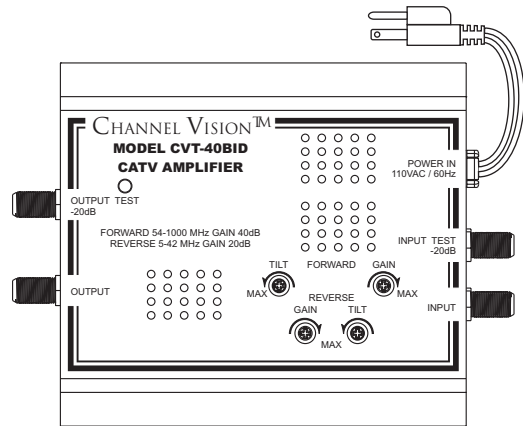

## CVT-38BID vs. CVT-40BID

Channel Vision is replacing its older CVT-38BID RF amplifier with a newer model CVT-40BID, which is even more powerful. This new amplifier provides all the capabilities of the CVT-38BID as well as some great new features (see the chart below).

### CVT-38BID (old)

Vs.

### Feature Comparison

Model Number	Bandwidth Specifications	Gain: Forward Path	Gain: Reverse Path	Tilt Control	RoHS Compliant
CVT-38BID	Forward Path: 54-1000MHz Reverse Path: 5-42MHz	38dB (adjustable)	None	20dB adjustable	No
<b>NEW!</b> CVT-40BID	Forward Path: 54-1000MHz Reverse Path: 5-42MHz	40dB (adjustable)	20dB (adjustable)	20dB adjustable	Yes