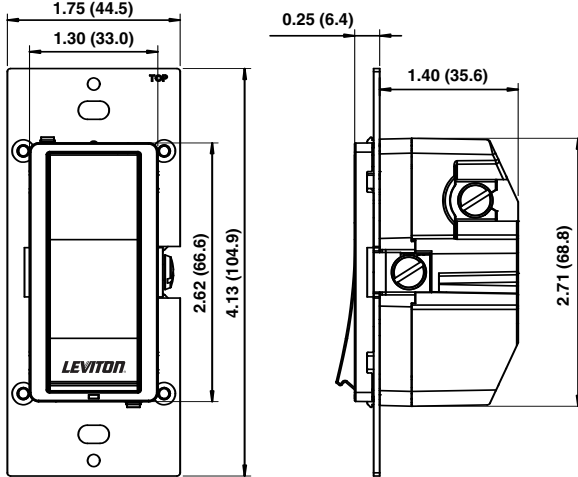

DIMENSIONAL DRAWINGS

Cat. No. RZCS1-1L

Leviton Manufacturing Co., Inc.
59-25 Little Neck Parkway, Little Neck NY 11362-2591
Phone: 1-800-323-8920 • FAX: 1-800-832-9538
Tech Line: 1-800-824-3005

Leviton Manufacturing of Canada, Ltd.
165 Hymus Boulevard, Pointe Claire, Quebec H9R 1E9
Customer Service: 1-800-469-7890 • FAX: 1-800-563-1853